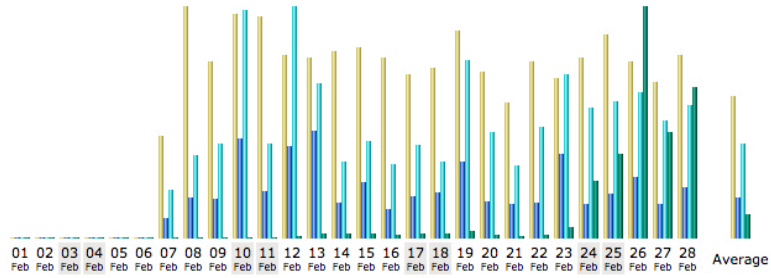

Bhagavata Dharma Web Statistics for February 2018

Last Update: 12 Mar 2018 - 22:42 [Update now](#)

Reported period:

Summary

Reported period	Month Feb 2018				
First visit	07 Feb 2018 - 09:38				
Last visit	28 Feb 2018 - 22:41				
	Unique visitors	Number of visits	Pages	Hits	Bandwidth
Viewed traffic *	306	1,164 (3.8 visits/visitor)	3,028 (2.6 Pages/Visit)	7,019 (6.03 Hits/Visit)	252.44 GB (227403.72 KB/Visit)
Not viewed traffic *			5,444	25,559	1.10 GB

* Not viewed traffic includes traffic generated by robots, worms, or replies with special HTTP status codes.

Monthly history

Month	Unique visitors	Number of visits	Pages	Hits	Bandwidth
Jan 2018	0	0	0	0	0
Feb 2018	306	1,164	3,028	7,019	252.44 GB
Mar 2018	207	669	1,977	4,809	398.99 GB
Apr 2018	0	0	0	0	0
May 2018	0	0	0	0	0
Jun 2018	0	0	0	0	0
Jul 2018	0	0	0	0	0
Aug 2018	0	0	0	0	0
Sep 2018	0	0	0	0	0
Oct 2018	0	0	0	0	0
Nov 2018	0	0	0	0	0
Dec 2018	0	0	0	0	0
Total	513	1,833	5,005	11,828	651.43 GB

Days of month

Day	Number of visits	Pages	Hits	Bandwidth
01 Feb 2018	0	0	0	0
02 Feb 2018	0	0	0	0
03 Feb 2018	0	0	0	0
04 Feb 2018	0	0	0	0
05 Feb 2018	0	0	0	0
06 Feb 2018	0	0	0	0
07 Feb 2018	30	53	129	2.84 MB
08 Feb 2018	68	106	219	3.63 MB
09 Feb 2018	52	103	251	2.98 MB
10 Feb 2018	66	265	605	4.68 MB
11 Feb 2018	65	125	249	2.40 MB
12 Feb 2018	54	244	613	804.52 MB
13 Feb 2018	53	283	410	1.52 GB
14 Feb 2018	55	93	204	1.60 GB
15 Feb 2018	56	149	257	1.46 GB
16 Feb 2018	53	78	196	1.40 GB
17 Feb 2018	48	111	246	1.59 GB
18 Feb 2018	50	122	202	1.52 GB
19 Feb 2018	61	201	473	2.55 GB
20 Feb 2018	49	97	282	1.23 GB
21 Feb 2018	40	90	194	707.63 MB
22 Feb 2018	52	92	295	1.39 GB
23 Feb 2018	47	222	435	3.89 GB
24 Feb 2018	53	89	346	21.10 GB
25 Feb 2018	60	118	363	31.14 GB
26 Feb 2018	52	163	385	85.53 GB
27 Feb 2018	46	90	311	38.99 GB
28 Feb 2018	54	134	354	56.04 GB
Average	41	108	250	9.02 GB
Total	1,164	3,028	7,019	252.44 GB