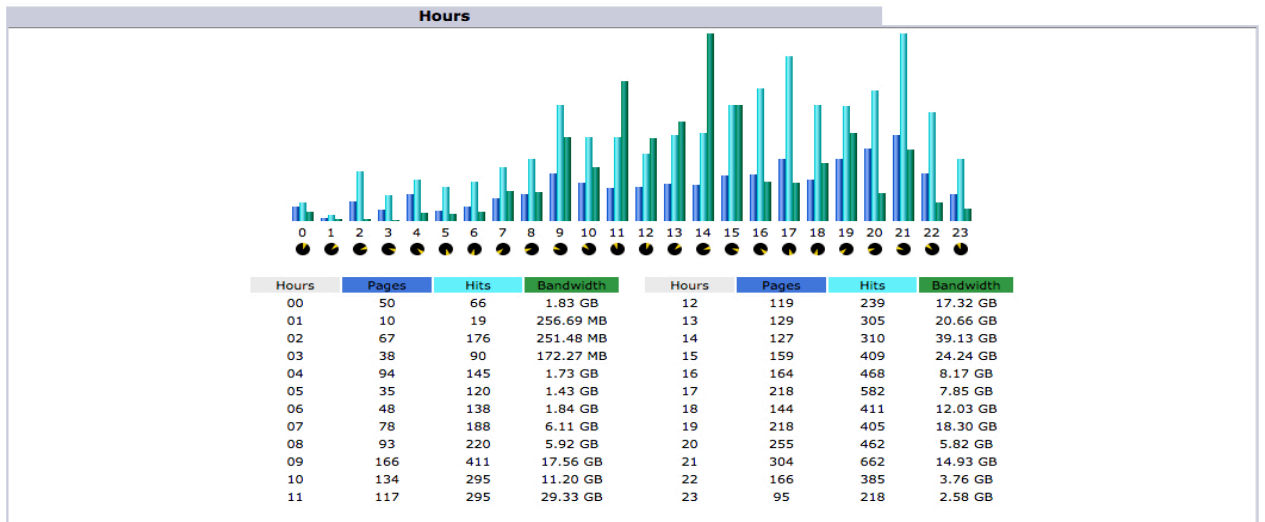

* Not viewed traffic includes traffic generated by robots, worms, or replies with special HTTP status codes.

Monthly history

Month	Unique visitors	Number of visits	Pages	Hits	Bandwidth
Jan 2018	0	0	0	0	0
Feb 2018	306	1,164	3,028	7,019	252.44 GB
Mar 2018	207	669	1,977	4,809	398.99 GB
Apr 2018	0	0	0	0	0
May 2018	0	0	0	0	0
Jun 2018	0	0	0	0	0
Jul 2018	0	0	0	0	0
Aug 2018	0	0	0	0	0
Sep 2018	0	0	0	0	0
Oct 2018	0	0	0	0	0
Nov 2018	0	0	0	0	0
Dec 2018	0	0	0	0	0
Total	513	1,833	5,005	11,828	651.43 GB

Days of month

Day	Number of visits	Pages	Hits	Bandwidth
01 Feb 2018	0	0	0	0
02 Feb 2018	0	0	0	0
03 Feb 2018	0	0	0	0
04 Feb 2018	0	0	0	0
05 Feb 2018	0	0	0	0
06 Feb 2018	0	0	0	0
07 Feb 2018	30	53	129	2.84 MB
08 Feb 2018	68	106	219	3.63 MB
09 Feb 2018	52	103	251	2.98 MB
10 Feb 2018	66	265	605	4.68 MB
11 Feb 2018	65	125	249	2.40 MB
12 Feb 2018	54	244	613	804.52 MB
13 Feb 2018	53	283	410	1.52 GB
14 Feb 2018	55	93	204	1.60 GB
15 Feb 2018	56	149	257	1.46 GB
16 Feb 2018	53	78	196	1.40 GB
17 Feb 2018	48	111	246	1.59 GB
18 Feb 2018	50	122	202	1.52 GB
19 Feb 2018	61	201	473	2.55 GB
20 Feb 2018	49	97	282	1.23 GB
21 Feb 2018	40	90	194	707.63 MB
22 Feb 2018	52	92	295	1.39 GB
23 Feb 2018	47	222	435	3.89 GB
24 Feb 2018	53	89	346	21.10 GB
25 Feb 2018	60	118	363	31.14 GB
26 Feb 2018	52	163	385	85.53 GB
27 Feb 2018	46	90	311	38.99 GB
28 Feb 2018	54	134	354	56.04 GB
Average	41	108	250	9.02 GB
Total	1,164	3,028	7,019	252.44 GB

Days of week

Day	Pages	Hits	Bandwidth
Mon	152	367	22.22 GB
Tue	117	250	10.43 GB
Wed	92	220	14.58 GB
Thu	86	192	728.40 MB
Fri	100	220	1.32 GB
Sat	116	299	5.67 GB
Sun	91	203	8.17 GB

Bhagavata Dharma Web Statistics for February 2018